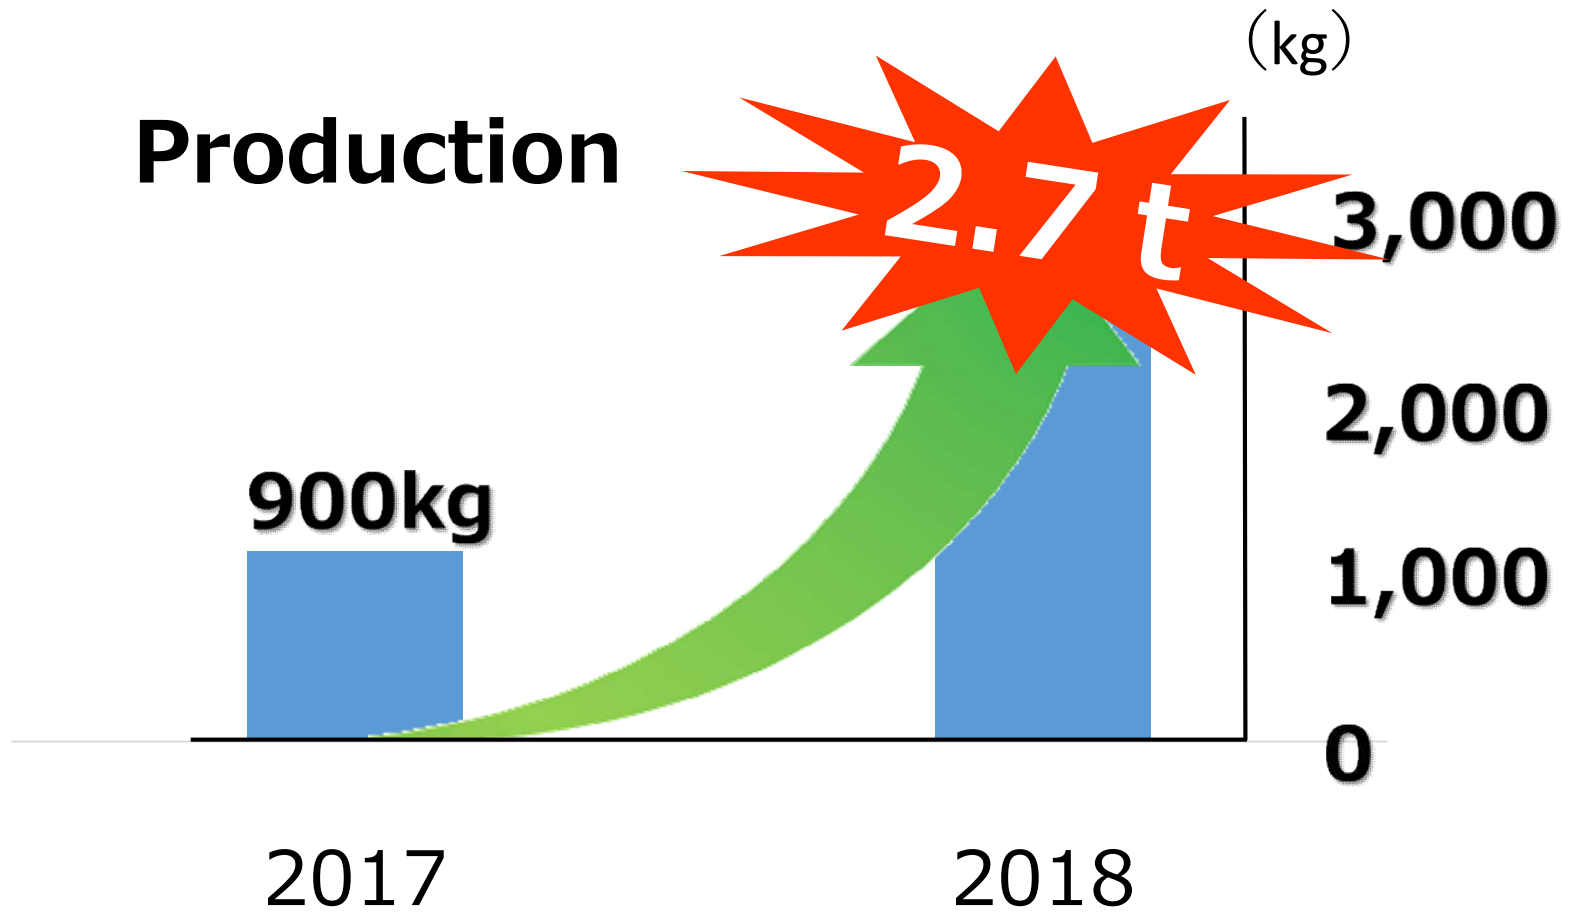

Plan2

Do2

Check2

Action2

Plans &
Summary

The completed processing site

Income \$1200 → \$4000

This could improve living standards and help relieve poverty